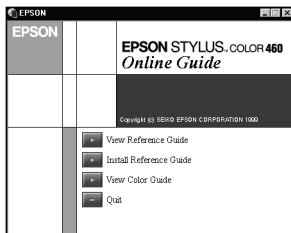

Opening the Online Guides

For Windows

1. Double-click **Online Guide** from the Installer dialog box.
2. Click the appropriate **View** button to open the guide of your choice.

To install the Reference Guide on your hard disk, click **Install**

Reference Guide and follow the on-screen instructions. When the installation is complete, a **ESC460 Guide** icon appears in the EPSON folder. Double-click the icon to open the guide.

Note:

If your hard disk does not have enough space to install the Reference Guide, view it directly from the CD.