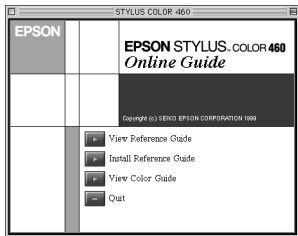

For Macintosh

1. Double-click the **Online Guide** folder in the EPSON window.
2. Double-click **EPSON STYLUS COLOR 460**. The dialog box on the right appears.
3. Click the appropriate **View** button to open the guide of your choice.

To install the Reference Guide on your hard disk, click **Install Reference Guide** and follow the on-screen instructions. When the installation is complete, a **View Reference Guide** icon appears in the EPSON folder. Double-click the icon to open the guide.

Note:

If your hard disk does not have enough space to install the Reference Guide, view it directly from the CD.