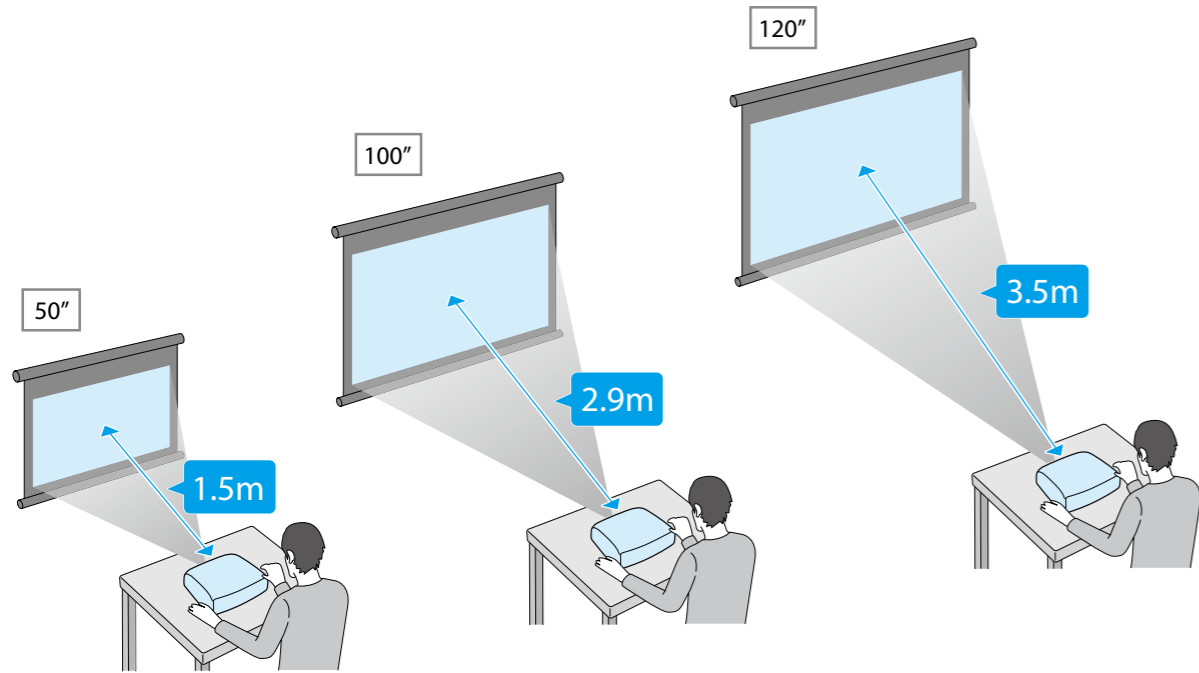

WirelessHD

Setting Up

Charging the 3D Glasses

Switching Devices

Setting Up

16:9

Turning On/Off

Adjusting