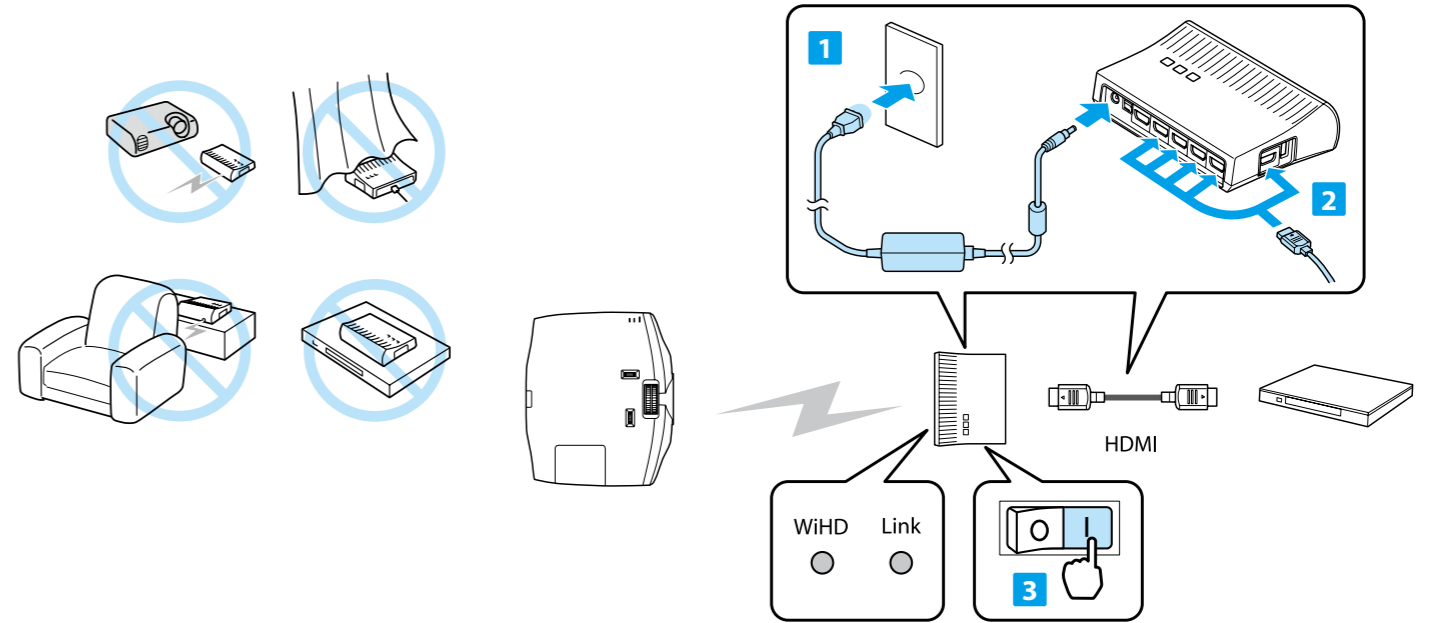

FULL HD
3D
GLASSES

Full HD
1080p

HDMI
HIGH DEFINITION MULTIMEDIA INTERFACE

Unpacking

Remove protective tape from the lens shutter when using for the first time.

Depending on the model and the country, 3D Glasses may not be supplied, or the number of pairs of glasses may differ.

WirelessHD

Setting Up

Charging the 3D Glasses

Switching Devices

Setting Up

16:9

Turning On/Off

Adjusting