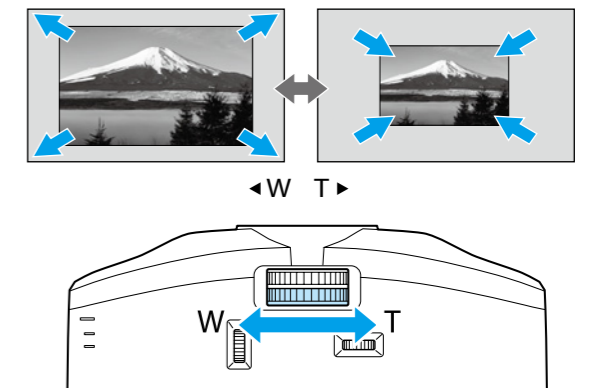

WirelessHD

Setting Up

Charging the 3D Glasses

Switching Devices

Setting Up

16:9

Turning On/Off

Adjusting

Shifting the Lens

Focusing

Adjusting Vertical Keystone

Zooming

For More Information