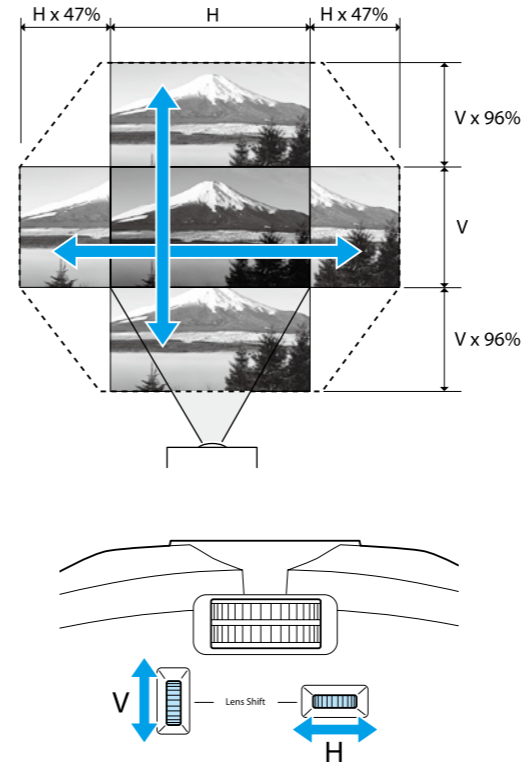

WirelessHD

Setting Up

Charging the 3D Glasses

Switching Devices

Setting Up

16:9

Turning On/Off

Adjusting

Shifting the Lens

Focusing

Adjusting Vertical Keystone

Zooming

For More Information