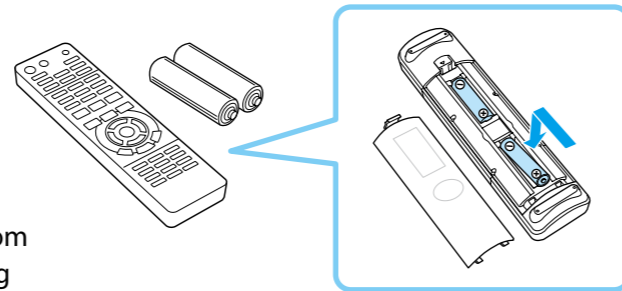

FULL HD
3D
GLASSES

Full HD
1080p

HDMI
HIGH DEFINITION MULTIMEDIA INTERFACE

Unpacking

Remove protective tape from the lens shutter when using for the first time.

Depending on the model and the country, 3D Glasses may not be supplied, or the number of pairs of glasses may differ.

WirelessHD

Setting Up

Charging the 3D Glasses

Switching Devices

Setting Up

16:9

Turning On/Off

Adjusting