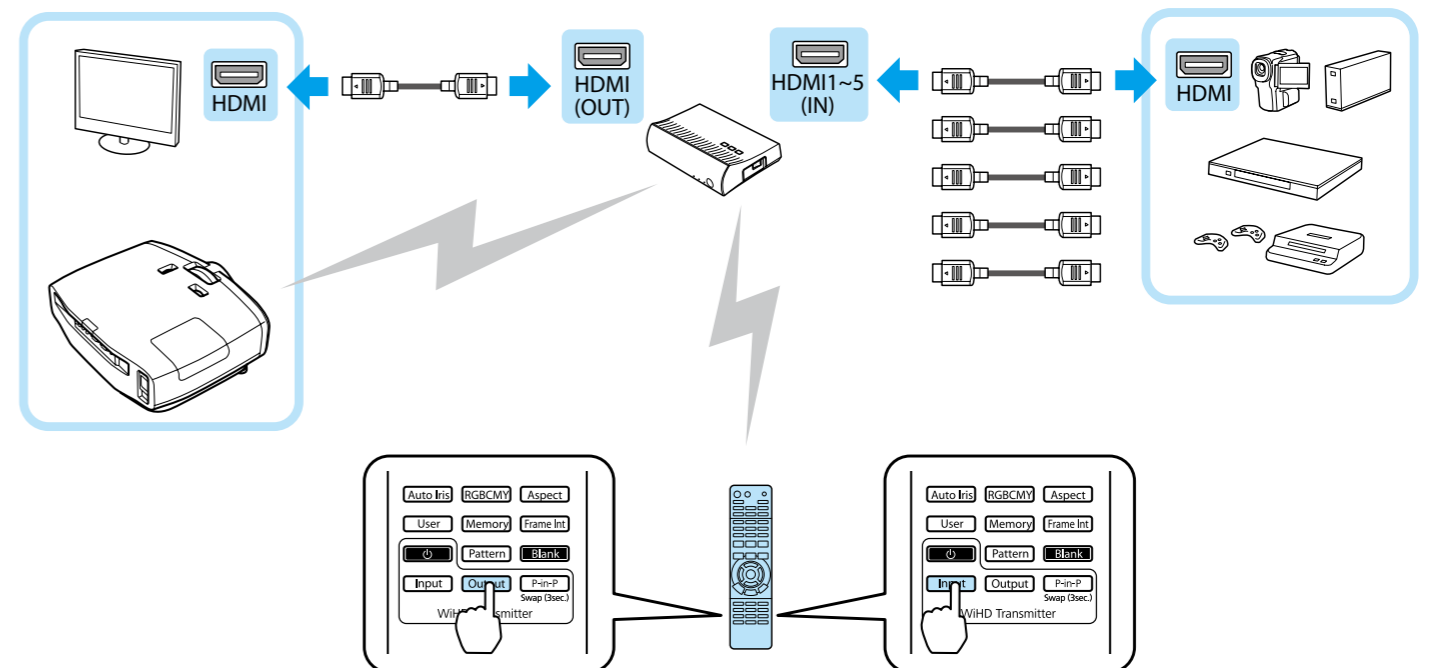

FULL HD
3D
GLASSES

Full HD
1080p

HDMI
HIGH DEFINITION MULTIMEDIA INTERFACE

Unpacking

Remove protective tape from the lens shutter when using for the first time.

Depending on the model and the country, 3D Glasses may not be supplied, or the number of pairs of glasses may differ.

WirelessHD

Setting Up

Charging the 3D Glasses

Switching Devices

Setting Up

16:9

Turning On/Off

Adjusting

Shifting the Lens

Focusing

Adjusting Vertical Keystone

Zooming

For More Information