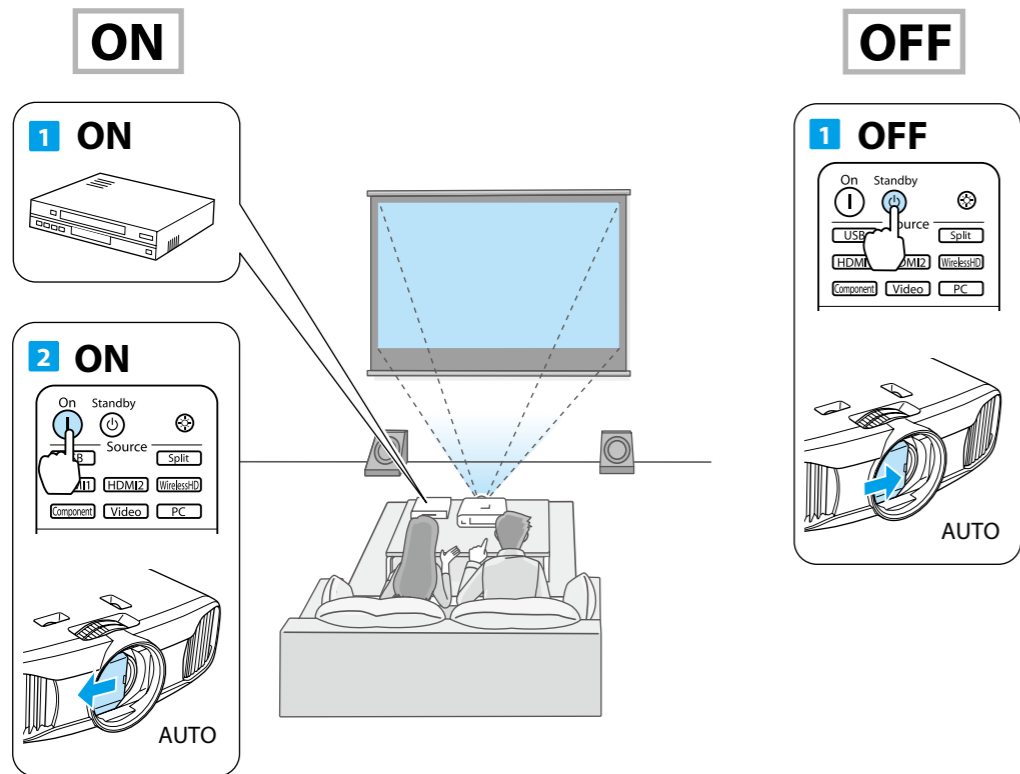

FULL HD
3D
GLASSES

Full HD
1080p

HDMI
HIGH DEFINITION MULTIMEDIA INTERFACE

Unpacking

Remove protective tape from the lens shutter when using for the first time.

Depending on the model and the country, 3D Glasses may not be supplied, or the number of pairs of glasses may differ.

WirelessHD

Setting Up

Charging the 3D Glasses

Switching Devices

Setting Up

16:9

Turning On/Off

Adjusting