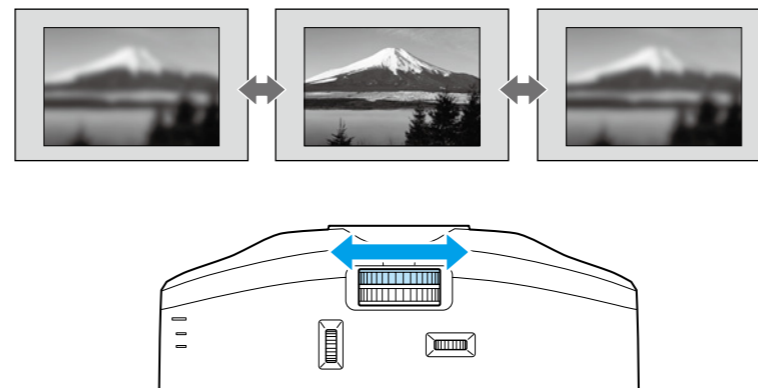

FULL HD
3D
GLASSES

Full HD
1080p

HDMI
HIGH DEFINITION MULTIMEDIA INTERFACE

Unpacking

Remove protective tape from the lens shutter when using for the first time.

Depending on the model and the country, 3D Glasses may not be supplied, or the number of pairs of glasses may differ.

WirelessHD

Setting Up

Charging the 3D Glasses

Switching Devices

Setting Up

16:9

Turning On/Off

Adjusting

Shifting the Lens

Focusing

Adjusting Vertical Keystone

Zooming

For More Information