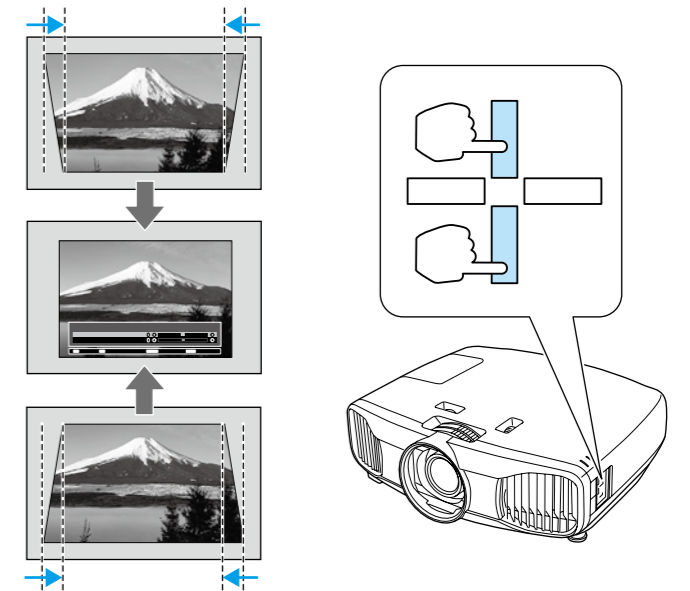

FULL HD
3D
GLASSES

Full HD
1080p

HDMI
HIGH DEFINITION MULTIMEDIA INTERFACE

Unpacking

Remove protective tape from the lens shutter when using for the first time.

Depending on the model and the country, 3D Glasses may not be supplied, or the number of pairs of glasses may differ.

WirelessHD

Setting Up

Charging the 3D Glasses

Switching Devices

Setting Up

16:9

Turning On/Off

Adjusting

Shifting the Lens

Focusing

Adjusting Vertical Keystone

Zooming

For More Information