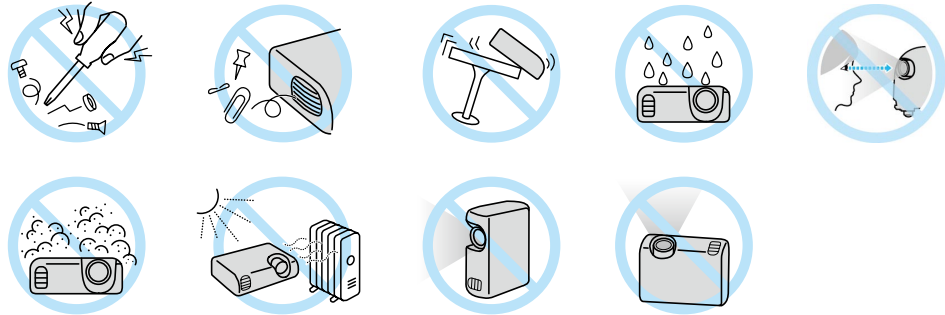

Printed in China
XX.XX-XX(XXX)

412389600