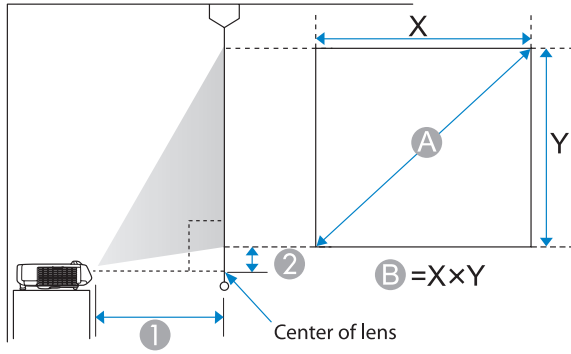

7

PC Interactive

Projection Distance Table

Units: cm

16:10 WXGA			
A	B	① Minimum (Wide) to Maximum (Tele)	② (Wide)
55"	118.5 x 74.0	55.9 - 76.8	8.7
56"	120.6 x 75.4	57.0 - 78.3	8.9
57"	122.8 x 76.7	58.1 - 79.7	9.0
58"	124.9 x 78.1	59.2 - 81.2	9.2
59"	127.1 x 79.4	60.3 - 82.7	9.3
60"	129.2 x 80.8	61.4 - 84.1	9.5
61"	131.4 x 82.1	62.4 - 85.6	9.6
62"	133.5 x 83.5	63.5 - 87.0	9.8
63"	135.7 x 84.8	64.6 - 88.5	10.0
64"	137.9 x 86.2	65.7 - 90.0	10.1
65"	140.0 x 87.5	66.8 - 91.4	10.3
66"	142.2 x 88.8	67.9 - 92.9	10.4
67"	144.3 x 90.2	68.9 - 94.4	10.6
68"	146.5 x 91.5	70.0 - 95.8	10.8
69"	148.6 x 92.9	71.1 - 97.3	10.9
70"	150.8 x 94.2	72.2 - 98.7	11.1
71"	152.9 x 95.6	73.3 - 100.2	11.2
72"	155.1 x 96.9	74.4 - 101.7	11.4
73"	157.2 x 98.3	75.4 - 103.1	11.5
74"	159.4 x 99.6	76.5 - 104.6	11.7
75"	161.5 x 101.0	77.6 - 106.1	11.9
76"	163.7 x 102.3	78.7 - 107.5	12.0
77"	165.9 x 103.7	79.8 - 109.0	12.2
78"	168.0 x 105.0	80.9 - 110.5	12.3
79"	170.2 x 106.3	81.9 - 111.9	12.5
80"	172.3 x 107.7	83.0 - 113.4	12.7
81"	174.5 x 109.0	84.1 - 114.8	12.8