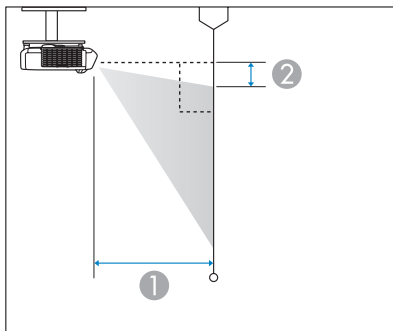

3

1

2

5

Easy Interactive Function

Auto Calibration

6

Drawing

7

PC Interactive

Projection Distance Table

Units: cm

16:10 WXGA			
A	B	① Minimum (Wide) to Maximum (Tele)	② (Wide)
55"	118.5 x 74.0	55.9 - 76.8	8.7
56"	120.6 x 75.4	57.0 - 78.3	8.9
57"	122.8 x 76.7	58.1 - 79.7	9.0
58"	124.9 x 78.1	59.2 - 81.2	9.2
59"	127.1 x 79.4	60.3 - 82.7	9.3
60"	129.2 x 80.8	61.4 - 84.1	9.5
61"	131.4 x 82.1	62.4 - 85.6	9.6
62"	133.5 x 83.5	63.5 - 87.0	9.8
63"	135.7 x 84.8	64.6 - 88.5	10.0
64"	137.9 x 86.2	65.7 - 90.0	10.1
65"	140.0 x 87.5	66.8 - 91.4	10.3
66"	142.2 x 88.8	67.9 - 92.9	10.4
67"	144.3 x 90.2	68.9 - 94.4	10.6
68"	146.5 x 91.5	70.0 - 95.8	10.8
69"	148.6 x 92.9	71.1 - 97.3	10.9
70"	150.8 x 94.2	72.2 - 98.7	11.1
71"	152.9 x 95.6	73.3 - 100.2	11.2
72"	155.1 x 96.9	74.4 - 101.7	11.4
73"	157.2 x 98.3	75.4 - 103.1	11.5
74"	159.4 x 99.6	76.5 - 104.6	11.7
75"	161.5 x 101.0	77.6 - 106.1	11.9
76"	163.7 x 102.3	78.7 - 107.5	12.0
77"	165.9 x 103.7	79.8 - 109.0	12.2
78"	168.0 x 105.0	80.9 - 110.5	12.3
79"	170.2 x 106.3	81.9 - 111.9	12.5
80"	172.3 x 107.7	83.0 - 113.4	12.7
81"	174.5 x 109.0	84.1 - 114.8	12.8