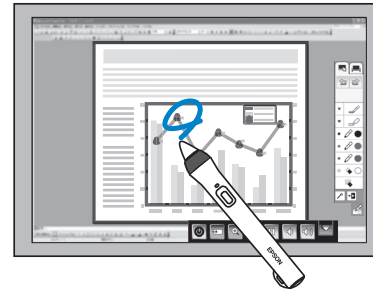

Drawing (Annotation Mode)

1

8

2