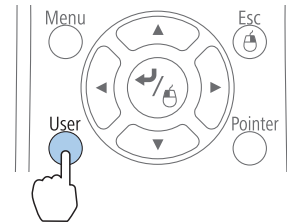

1

2

3

Easy Interactive Function

5

EPSON
User's Guide
Multimedia Projector
EB-1430W
EB-1420W

Auto Calibration

1

2

[Auto Calibration]

Adjust the focus so that the characters are displayed clearly.

Setup the projector so that the patterned image fits within the frame of the screen.

Calibration starts when preparations are complete. Do you want to continue?

Yes

No

6

Drawing (Whiteboard Mode)

1

2

Drawing (Annotation Mode)

1