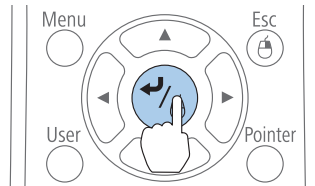

2

[Auto Calibration]

Adjust the focus so that the characters are displayed clearly.

Setup the projector so that the patterned image fits within the frame of the screen.

Calibration starts when preparations are complete. Do you want to continue?