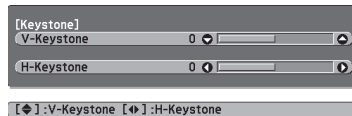

1

2

3

Easy Interactive Function

5

EPSON
User's Guide
Multimedia Projector
EB-1430W
EB-1420W

Auto Calibration

1

2

[Auto Calibration]

Adjust the focus so that the characters are displayed clearly.

Setup the projector so that the patterned image fits within the frame of the screen.

Calibration starts when preparations are complete. Do you want to continue?