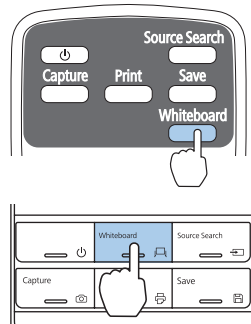

2

[Auto Calibration]

Adjust the focus so that the characters are displayed clearly.

Setup the projector so that the patterned image fits within the frame of the screen.

Calibration starts when preparations are complete. Do you want to continue?

Yes

No

6

Drawing (Whiteboard Mode)

1

2

Drawing (Annotation Mode)

1

8

2

USB Display/
Easy Interactive
Function

Printed in EU
XX.XX-XX(XXX)

413069201