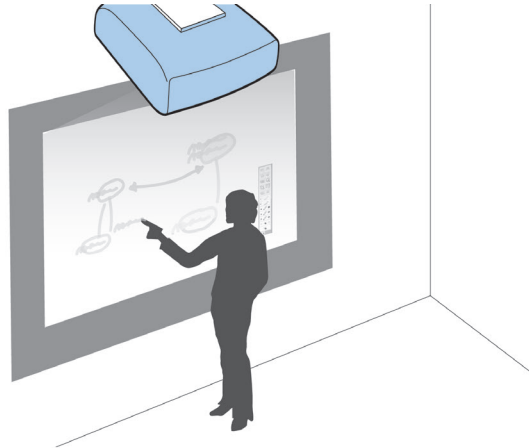

1

2

3

Easy Interactive Function

5

EPSON
User's Guide
Multimedia Projector
EB-1430W
EB-1420W

Auto Calibration

1

2

[Auto Calibration]

Adjust the focus so that the characters are displayed clearly.

Setup the projector so that the patterned image fits within the frame of the screen.

Calibration starts when preparations are complete. Do you want to continue?