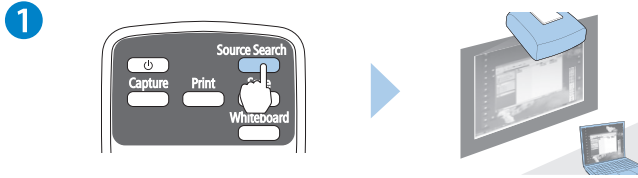

USB Display/
Easy Interactive
Function