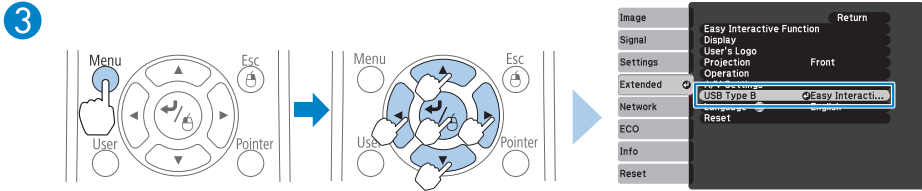

USB Display/
Easy Interactive
Function