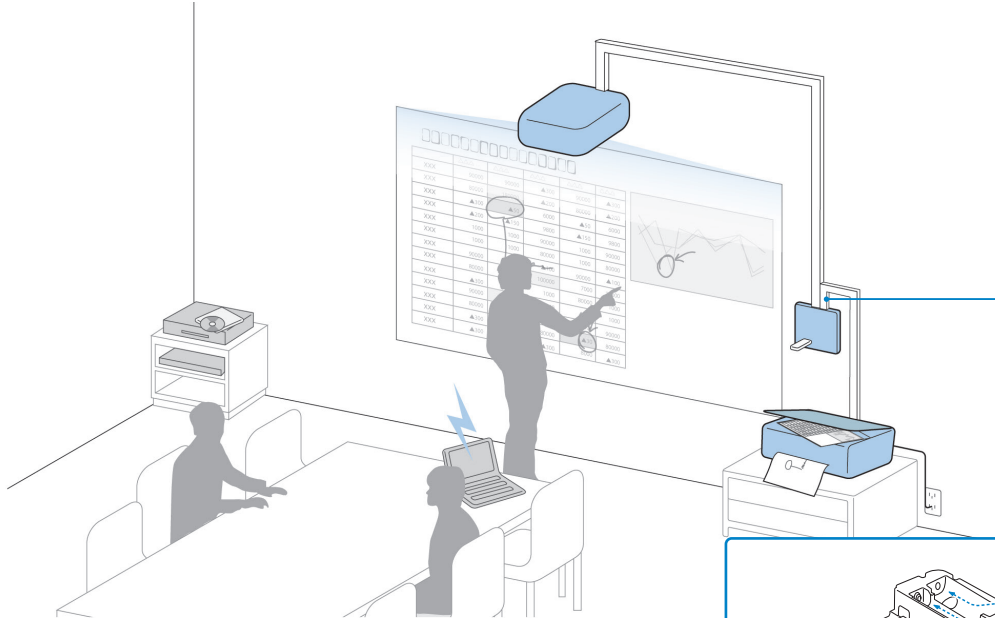

1

2

3

Easy Interactive Function

5

EPSON
User's Guide
Multimedia Projector
EB-1430W
EB-1420W

Auto Calibration

1

2

[Auto Calibration]

Adjust the focus so that the characters are displayed clearly.

Setup the projector so that the patterned image fits within the frame of the screen.

Calibration starts when preparations are complete. Do you want to continue?