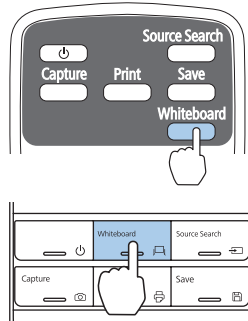

## Easy Interactive Function

5

EPSON  
User's Guide  
Multimedia Projector  
EB-1430W/  
EB-1420W

## Drawing (Whiteboard Mode)

1

2

6

### Drawing (Annotation Mode)

1

2

## PC Interactive

1

2

3

USB Display/  
Easy Interactive  
Function

4